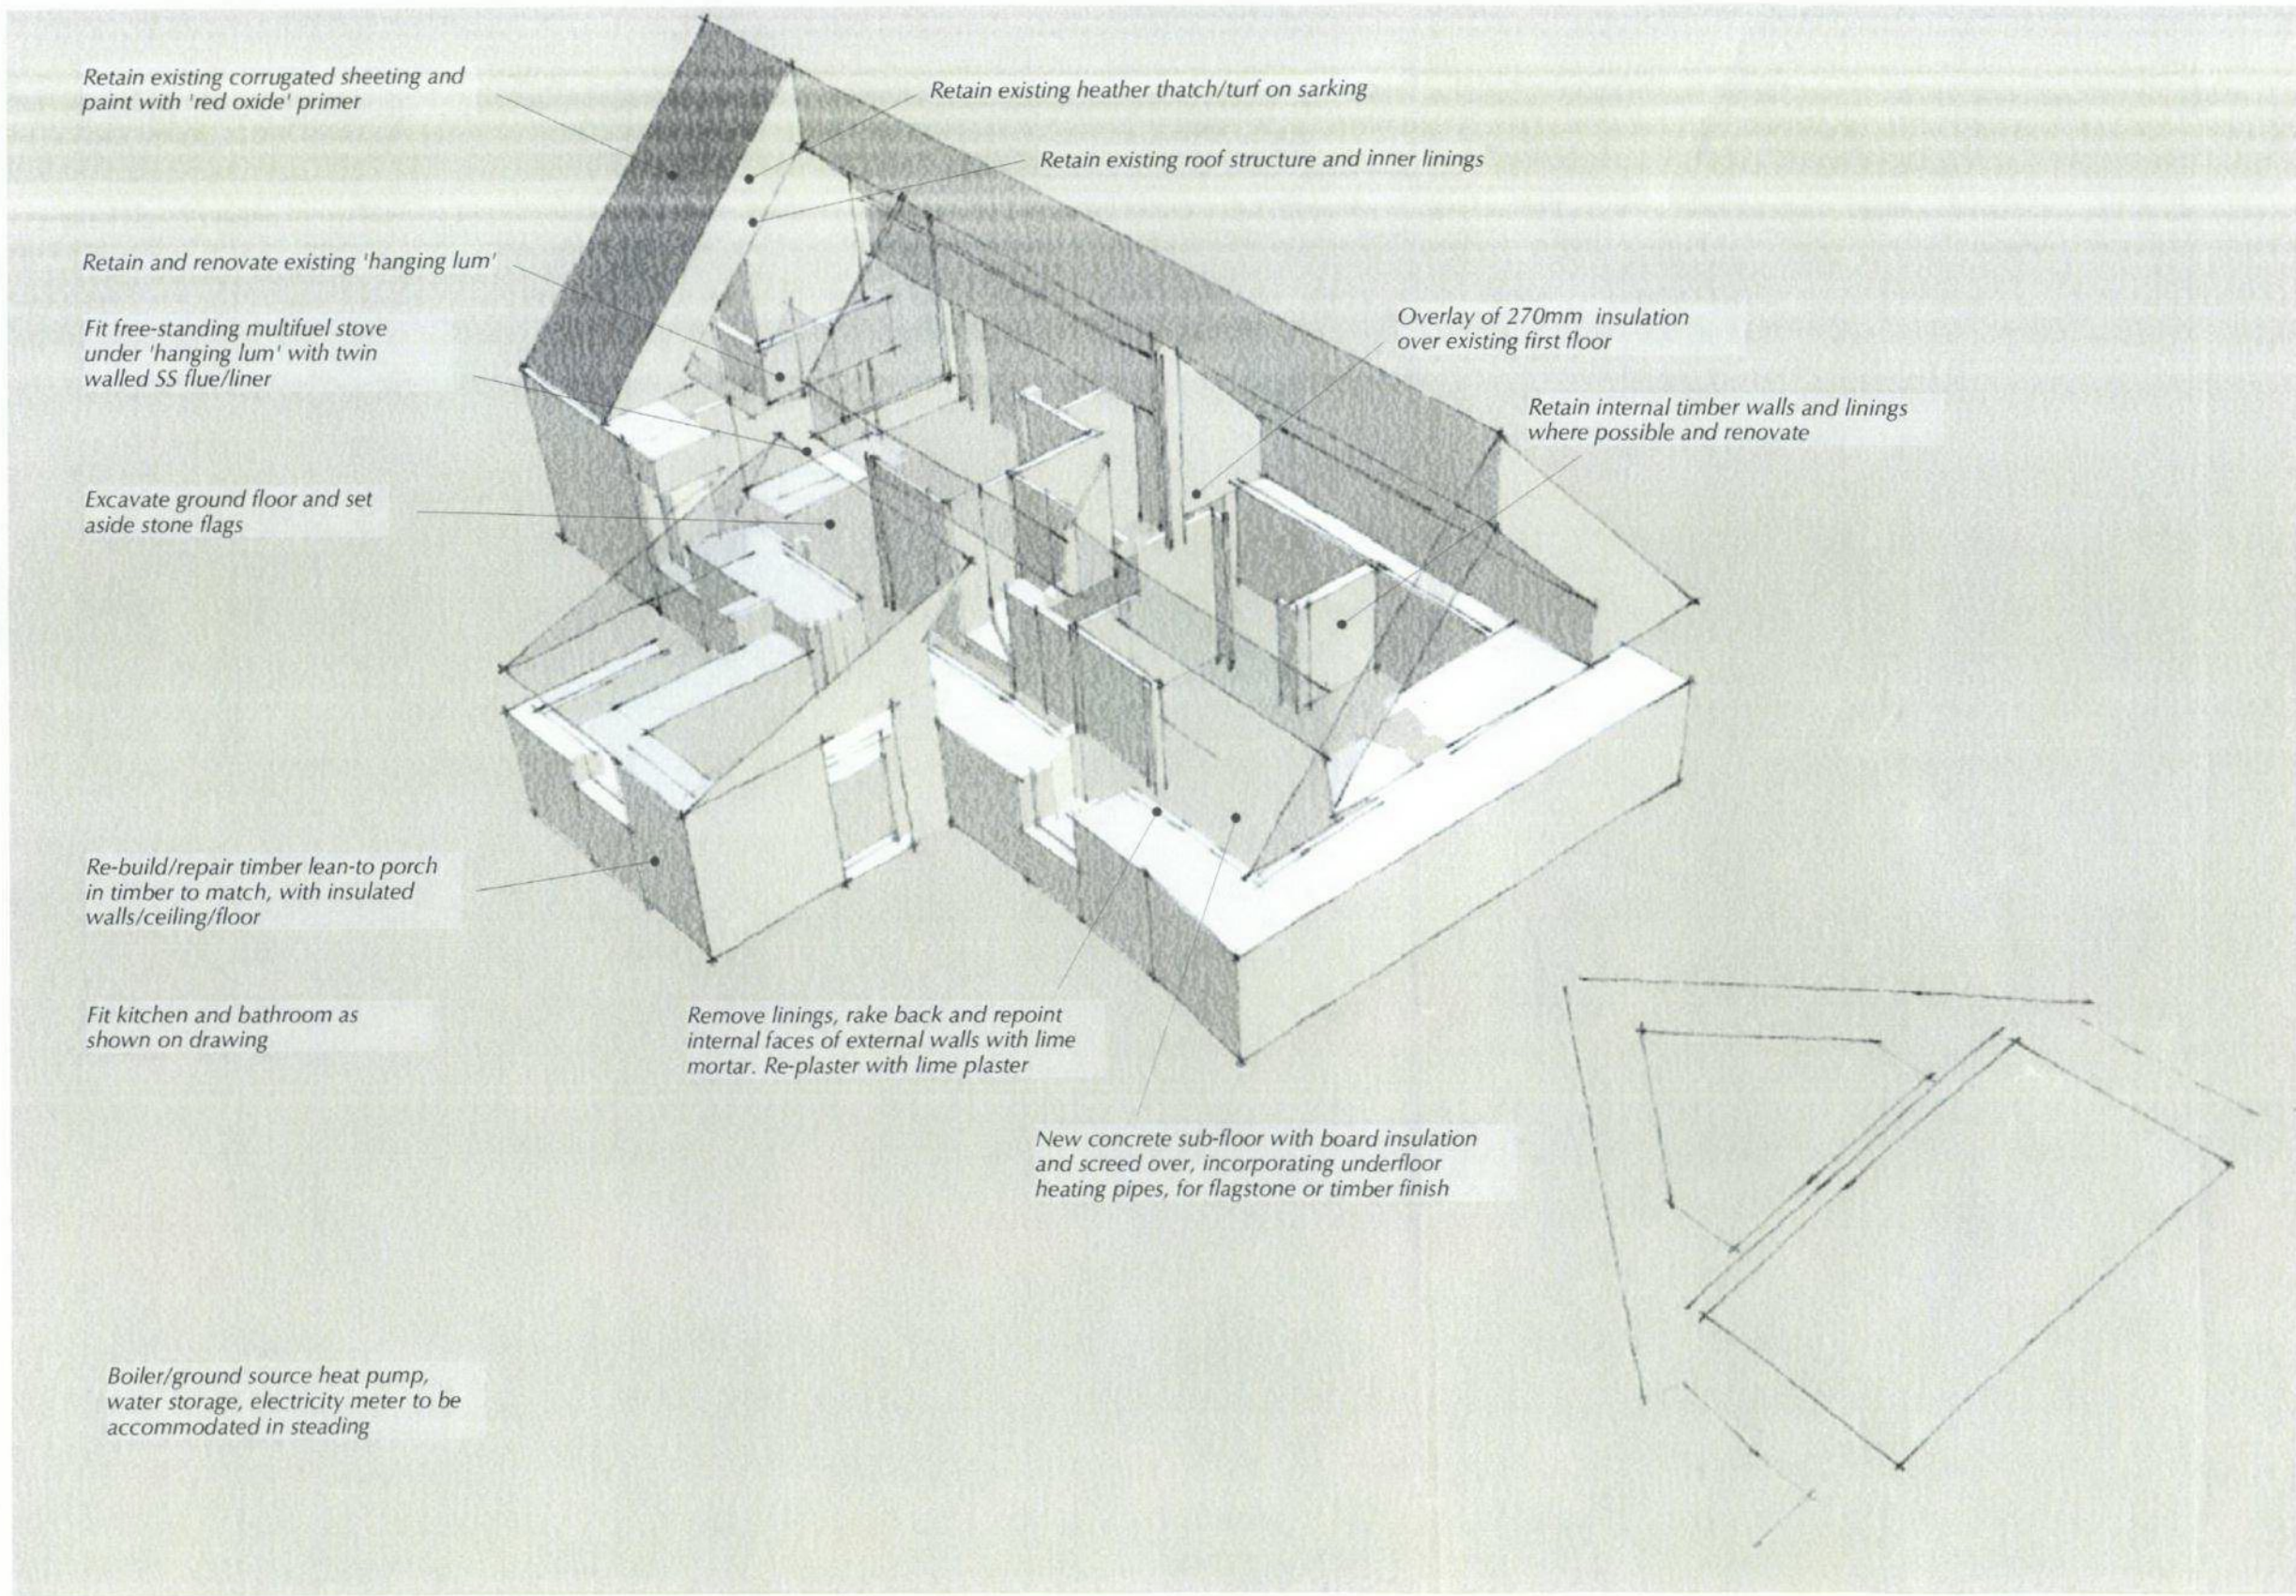

X

12G Timber Bush Edinburgh EH6 6QH
 t: 0131 554 6725; w: www.erdal.co.uk
 f: 0131 554 7534; e: info@erdal.co.uk

TOMINTOUL CROFT

Perspective showing extent of works

TTL 105F